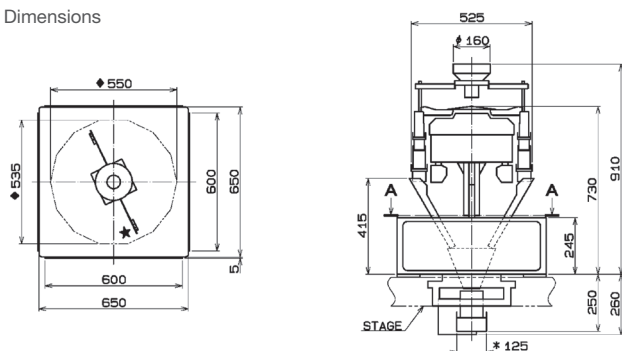

- ▲ Designed for ultra low target weights at high speeds
- ▲ Target weight applications from 0.5g to 50g
- ▲ Compact body and small factory footprint
- ▲ Achieves maximum speeds of up to 120wpm

Dimensions

Performance		CCW-RV-214W-1S-005-SS-LI	
Max. weighing speed*		120 WPM	
Max. vol. for weighing (per single dump)		0.075 litres	
Max piece length		30mm	
Weighing capacity setting (per head)		40g	80g
Minimum graduation		0.01g	
Machine target weight range		0.5g	50g
Specification			
Touch screen display (RCU)		12.1" Colour LCD Display	
Number of presets		200	
Weigh cell		Ishida double-beam strain gauge loadcell	
Materials		Surfaces are made of 304 stainless steel or other sanitary materials	
IP test rating		IP54 Rating	
Power	Wattage	0.35kW	
	Voltage	200-240V 50/60Hz 1-phase	
Air**		N/A (unless using pneumatic driven options)	
Net weight***		Approx. 120kg	
Standard compliance		CE/UL/FDA/USDA/RoHS	

Space saving compact design

The Micro performs within the small footprint of just 650 x 650mm, and a maximum height of only 970mm - a quarter of the space of a standard multihead weigher. Flexible customer configurations are also available such as two or four discharge pattern.